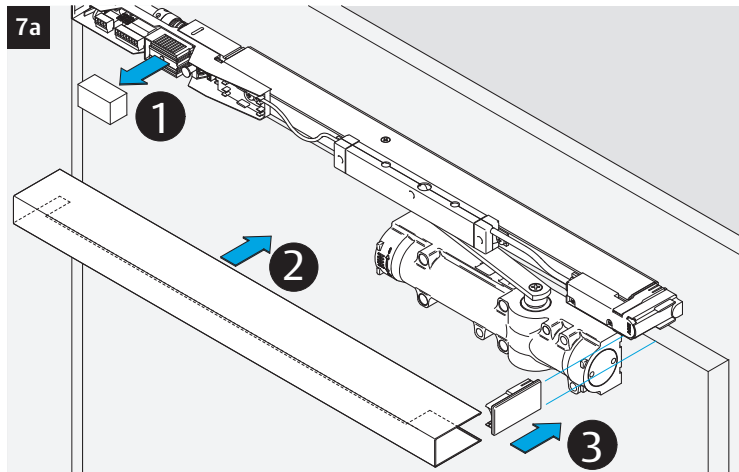

Doc. Nr.: D1001300

5

6

6a

ASSA ABLOY is the global leader in door opening solutions, dedicated to satisfying end-user needs for security, safety and convenience.

ASSA ABLOY

ASSA ABLOY
Sicherheitstechnik GmbH
Werk Albstadt
Bildstockstraße 20
72458 Albstadt
GERMANY
Tel.: +49 (0) 74 31-12 3-0
Fax: +49 (0) 74 31- 12 3-24 0
info@assaabloy.de
www.assaabloy.de