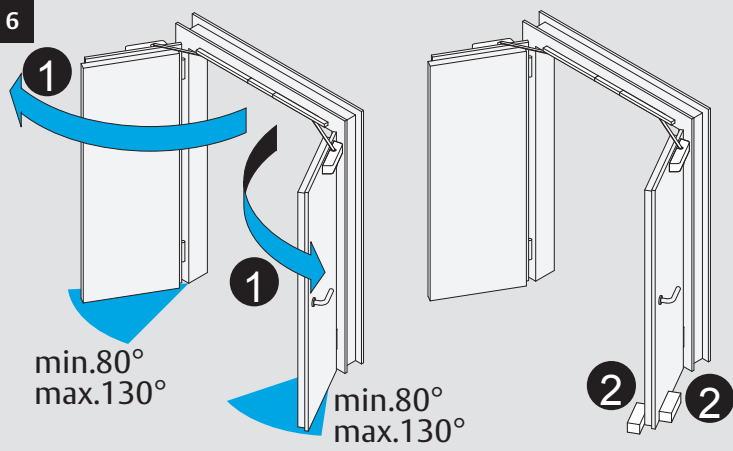

Doc. Nr.: D1001300

5

6

6a

ASSA ABLOY is the global leader in door opening solutions, dedicated to satisfying end-user needs for security, safety and convenience.

ASSA ABLOY

ASSA ABLOY
Sicherheitstechnik GmbH
Werk Albstadt
Bildstockstraße 20
72458 Albstadt
GERMANY
Tel.: +49 (0) 74 31-12 3-0
Fax: +49 (0) 74 31- 12 3-24 0
info@assaabloy.de
www.assaabloy.de