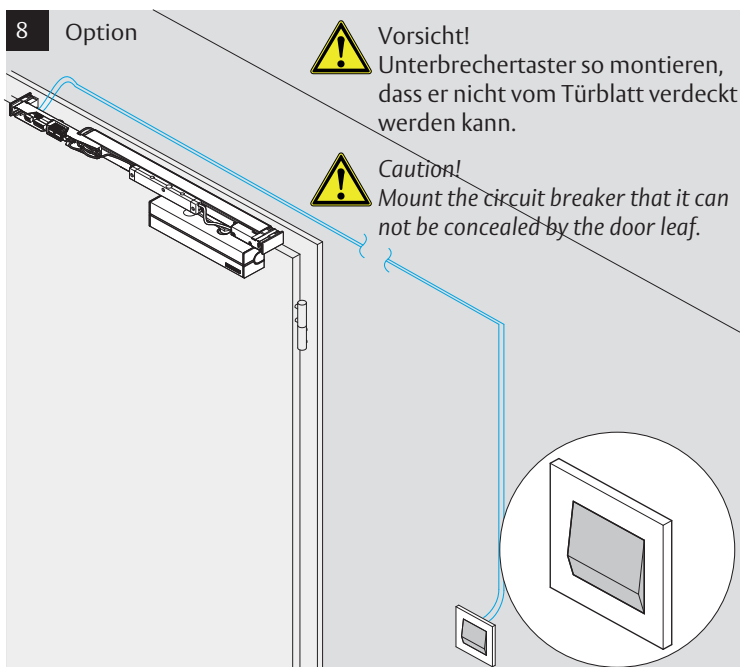

Doc. Nr.: D1001300

5

6

6a

ASSA ABLOY is the global leader in door opening solutions, dedicated to satisfying end-user needs for security, safety and convenience.

ASSA ABLOY

ASSA ABLOY
Sicherheitstechnik GmbH
Werk Albstadt
Bildstockstraße 20
72458 Albstadt
GERMANY
Tel.: +49 (0) 74 31-12 3-0
Fax: +49 (0) 74 31- 12 3-24 0
info@assaabloy.de
www.assaabloy.de