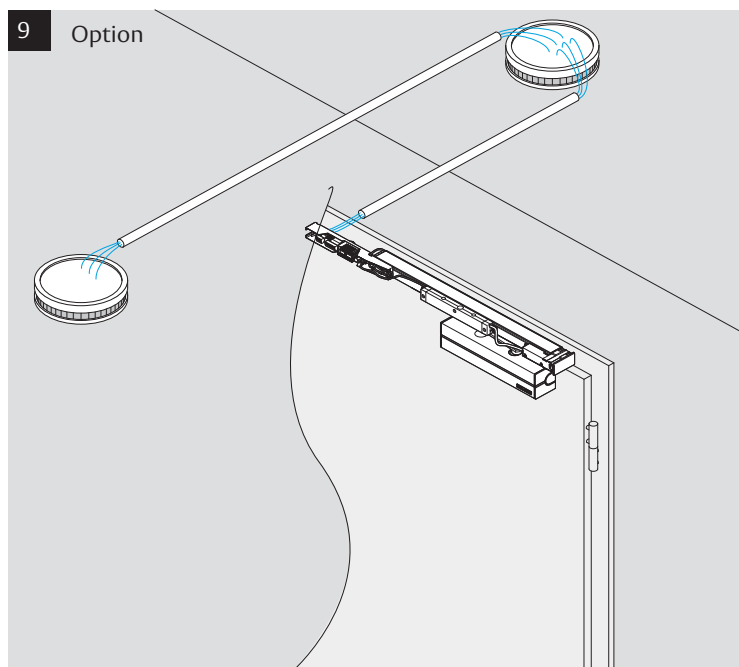

Doc. Nr.: D1001300

5

6

6a

ASSA ABLOY is the global leader in door opening solutions, dedicated to satisfying end-user needs for security, safety and convenience.

ASSA ABLOY

ASSA ABLOY
Sicherheitstechnik GmbH
Werk Albstadt
Bildstockstraße 20
72458 Albstadt
GERMANY
Tel.: +49 (0) 74 31-12 3-0
Fax: +49 (0) 74 31- 12 3-24 0
info@assaabloy.de
www.assaabloy.de