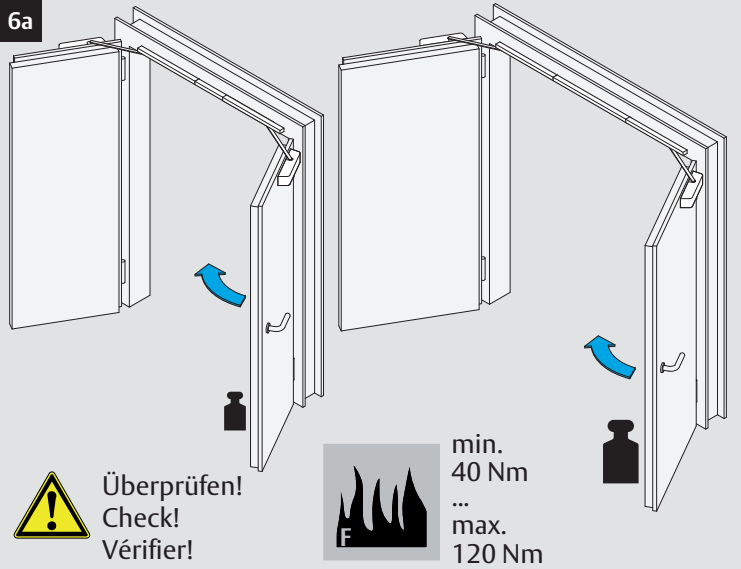

Doc. Nr.: D1001300

5

6

6a

ASSA ABLOY is the global leader in door opening solutions, dedicated to satisfying end-user needs for security, safety and convenience.

ASSA ABLOY

ASSA ABLOY
Sicherheitstechnik GmbH
Werk Albstadt
Bildstockstraße 20
72458 Albstadt
GERMANY
Tel.: +49 (0) 74 31-12 3-0
Fax: +49 (0) 74 31- 12 3-24 0
info@assaabloy.de
www.assaabloy.de