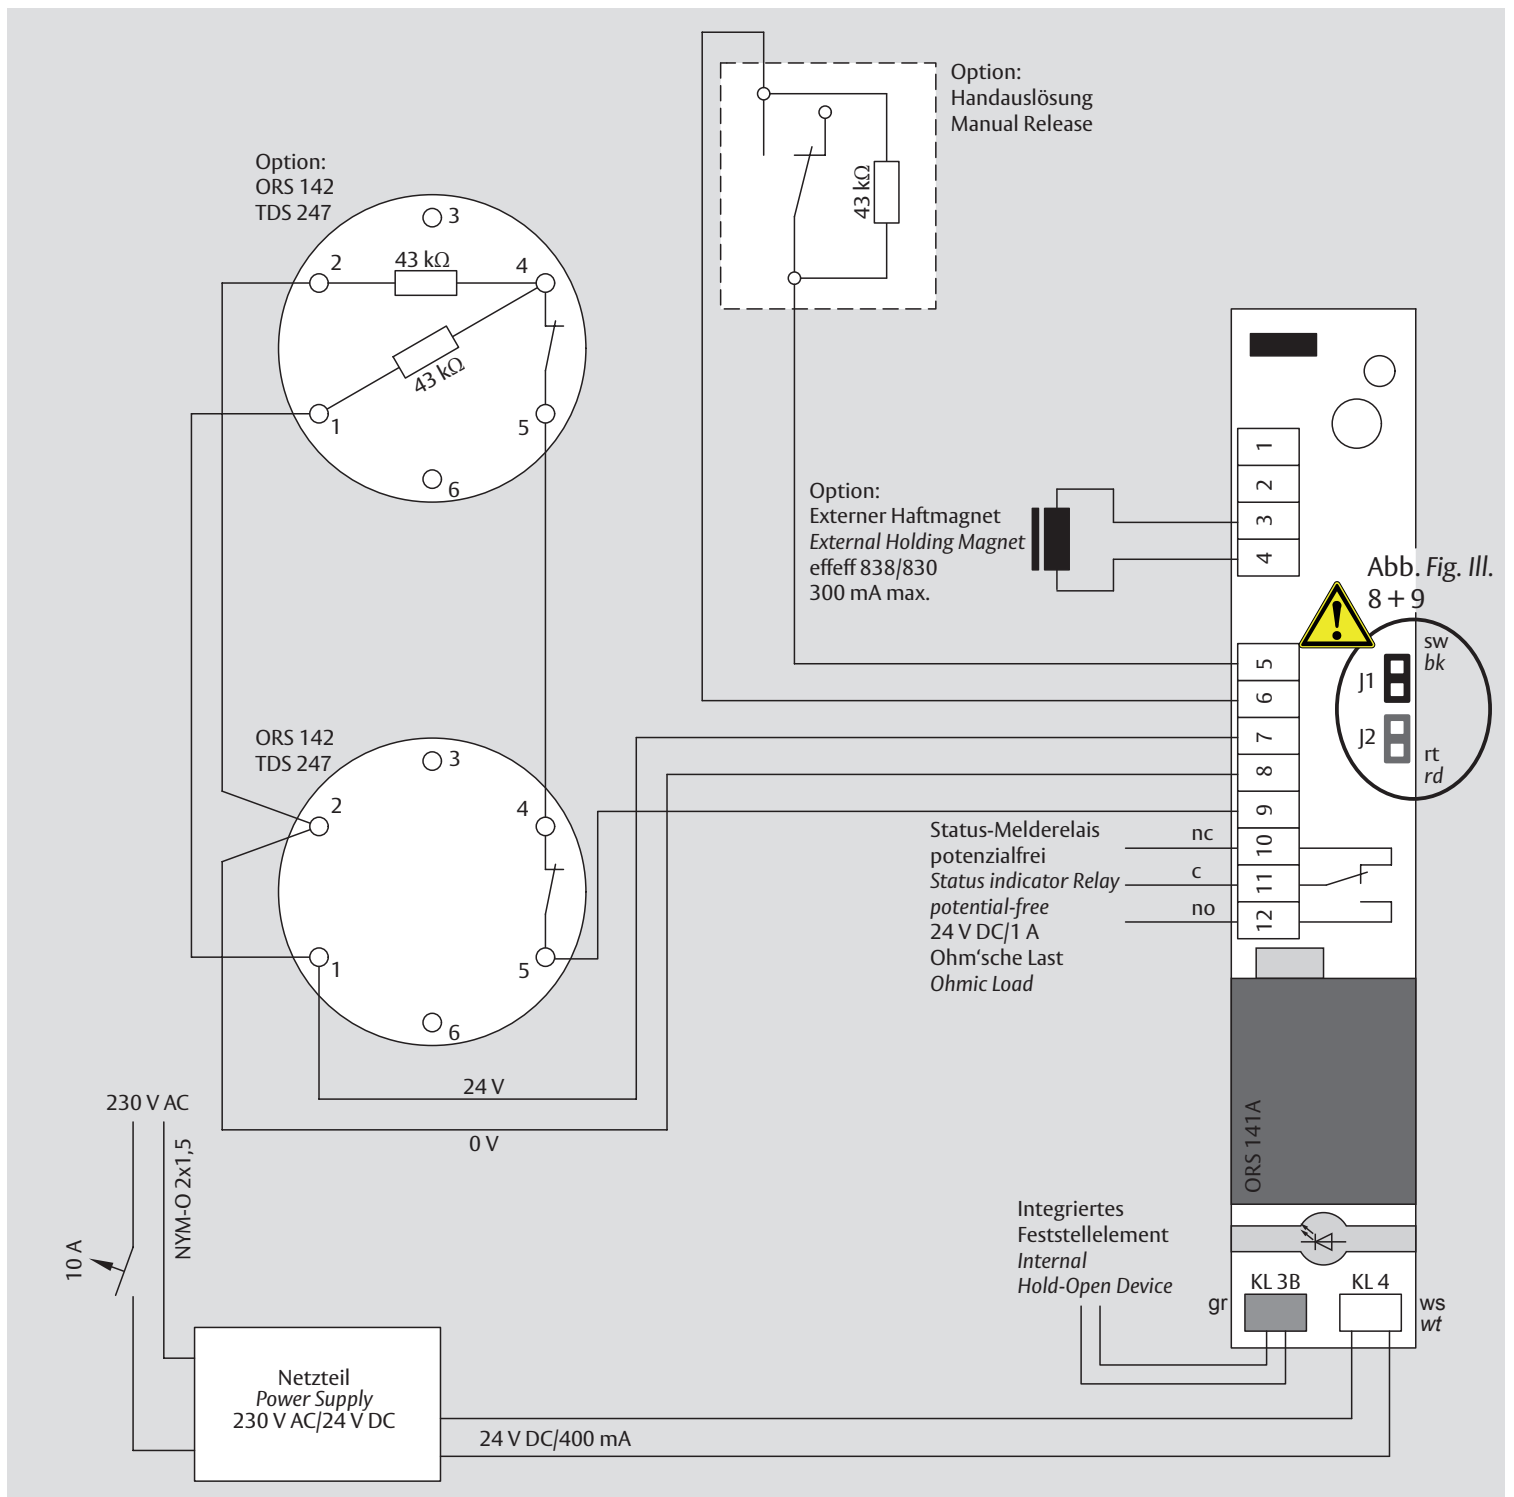

ASSA ABLOY is the global leader in door opening solutions, dedicated to satisfying end-user needs for security, safety and convenience.

ASSA ABLOY

ASSA ABLOY
Sicherheitstechnik GmbH
Werk Albstadt
Bildstockstraße 20
72458 Albstadt
GERMANY
Tel.: +49 (0) 74 31-12 3-0
Fax: +49 (0) 74 31- 12 3-24 0
info@assaabloy.de
www.assaabloy.de